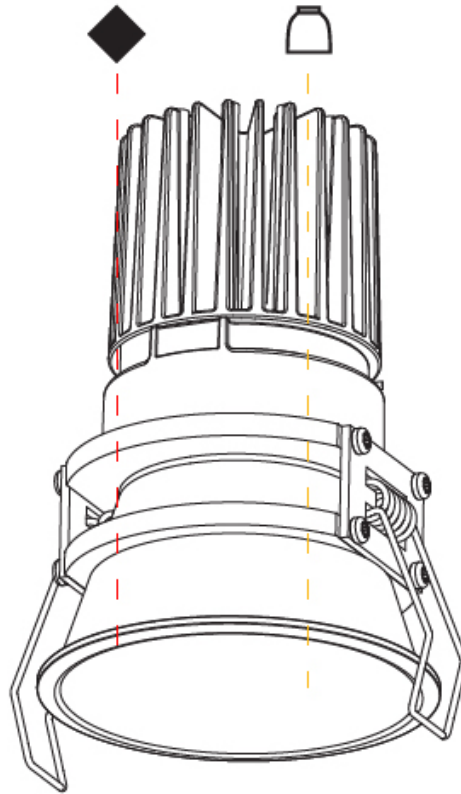

#### PHYSICAL

Shape: Round  
 Diameter (mm): 85  
 Diameter (in): 3 3/8  
 Height (mm): 124  
 Height (in): 4 7/8  
 Ceiling Thickness (mm): 5 - 30  
 Ceiling Thickness (in): 3/16 - 1 3/16  
 Min. Recessing Depth (mm): 140  
 Min. Recessing Depth (in): 5 1/2  
 Light Distribution: Downlight  
 Weight (kg): 0.335  
 Weight (lbs): 0.74  
 Fixture Finish: SSR / BKV / CWI / CRY / HAB / UFT / ITA / RUA / FTG / MYG / LOD / PUS / FRO / FUP / KIA / POP / BLS / SPG / MEY / GOH / GUM / CHC / COM / ABZ / JAG / OBR / MOS / ROR  
 Fixture Material: Aluminum Die Cast  
 Cut-out Measurements: D - 80mm / 3 1/8"

#### PHYSICAL

Shape: Round  
 Diameter (mm): 85  
 Diameter (in): 3 3/8  
 Height (mm): 124  
 Height (in): 4 7/8  
 Min. Recessing Depth (mm): 140  
 Min. Recessing Depth (in): 5 1/2  
 Light Distribution: Downlight  
 Weight (kg): 0.338  
 Weight (lbs): 0.745  
 Installation Requirement: Non-insulated Ceiling only  
 Fixture Finish: SSR / BKV / CWI / CRY / HAB / UFT / ITA / RUA / FTG / MYG / LOD / PUS / FRO / FUP / KIA / POP / BLS / SPG / MEY / GOH / GUM / CHC / COM / ABZ / JAG / OBR / MOS / ROR  
 Fixture Material: Aluminum Die Cast  
 Cut-out Measurements: D - 80mm / 3 1/8"

## INVADER DEEP RECESSED

A35606-

PROJECT

TYPE

SPECIFIER

QUANTITY

DATE

A