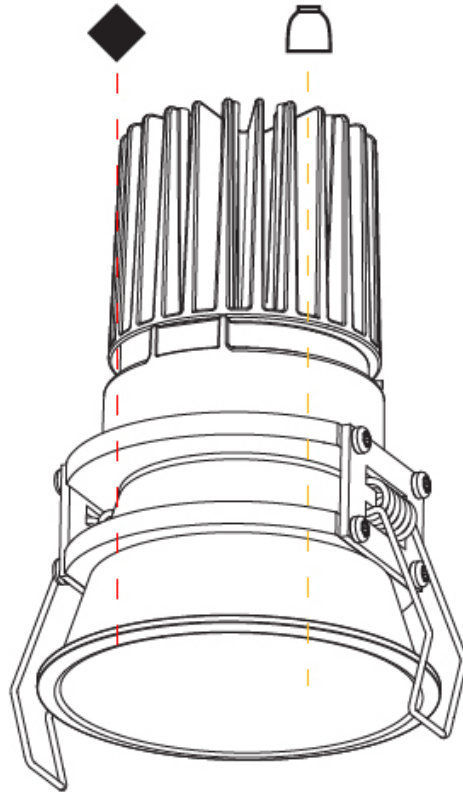

INVADER DEEP RECESSED

A35605-

PROJECT _____

TYPE _____

SPECIFIER _____

QUANTITY _____

DATE _____

A