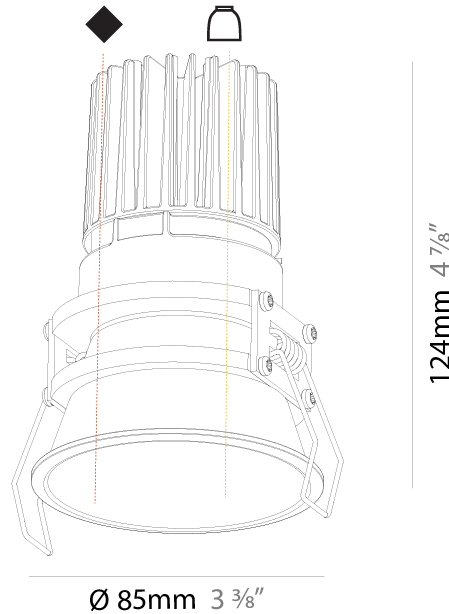

1. To build a product code in our configurator select the specify button on the base model # product page
2. To build a manual product code on this datasheet choose from the options listed below in blue font and add the suffix to the base model #

GENERAL

Series: Invader Deep
Brand: Prolicht
Division: Architectural
Mounting Type: Recessed
Mounting Location: Ceiling
Subcategory: Downlight

PHYSICAL

Shape: Round
Diameter (mm): 85
Diameter (in): 3 3/8
Height (mm): 124
Height (in): 4 7/8
Min. Recessing Depth (mm): 140
Min. Recessing Depth (in): 5 1/2
Light Distribution: Downlight
Weight (kg): 0.338
Weight (lbs): 0.745
Installation Requirement: Non-insulated Ceiling only
Fixture Finish: SSR / BKV / CWI / CRY / HAB / UFT / ITA / RUA / FTG / MYG / LOD / PUS / FRO / FUP / KIA / POP / BLS / SPG / MEY / GOH / GUM / CHC / COM / ABZ / JAG / OBR / MOS / ROR
Fixture Material: Aluminum Die Cast
Cut-out Measurements: D - 80mm / 3 1/8"

ELECTRICAL

Lamp Type: LED (Zhaga Standard)
Total Output Wattage (W): 15
Dimming: Dali Dimming
Driver Included: No
Driver Location: Recessed Housing
Housing: See components
Input Voltage (V): 120
Constant Current (MA): 350

LED

Number of LEDs: 1
Max. Delivered Lumen (lm): 760
Nominal Lumen (lm): 1140
CRI: >90 CRI
Lamp Life (hrs): 50000

OPTICAL

Reflector: 20 / 40 / 60
Adjustability: Fixed

RATINGS AND CERTIFICATIONS

Certified By: Certified for North American Standards
IP rating: IP44

PROJECT
TYPE
SPECIFIER
QUANTITY
DATE